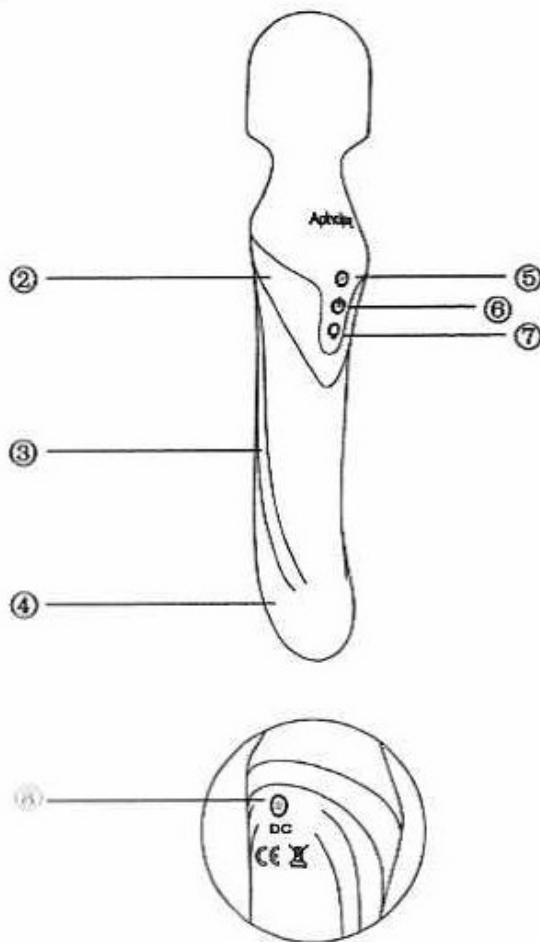

<http://www.aphojoy.com>

Dongguan City Junting Electronic Technology Co., Ltd.

Specifications

Material: Silicon, ABS Battery: Lithium battery
 Lasting time 2 hours Waterproofness: IPX7
 Sizes: 235mm (L) , 45mm (D)
 Frequency conversion mode: 7 segment and 3 segment
 Package contents: vibrator, specifications, charger, storage bag

- ① Silicone shiver massage port
- ② Electroplating of decoration
- ③ MagBeads massage part
- ④ Rotate 360 degrees
- ⑤ Swing mode button
- ⑥ On-Off key
- ⑦ Top key
- ⑧ The charging hole

Introductions

Joy-Angel is a kind of novel fashion oscillation massager. It has not only the strong vibrator sense from the normal AV vibe, but also the external oral sex function which make females up to climax several times. Its charming streamlined outfit reflected the excellent design of human factor. What's more, this product is made up of medical level environmentally friendly materials. It has a good sense of touch, different choices of vibration frequency and ways of oral. Sex which provide you the utmost from both inside and outside.