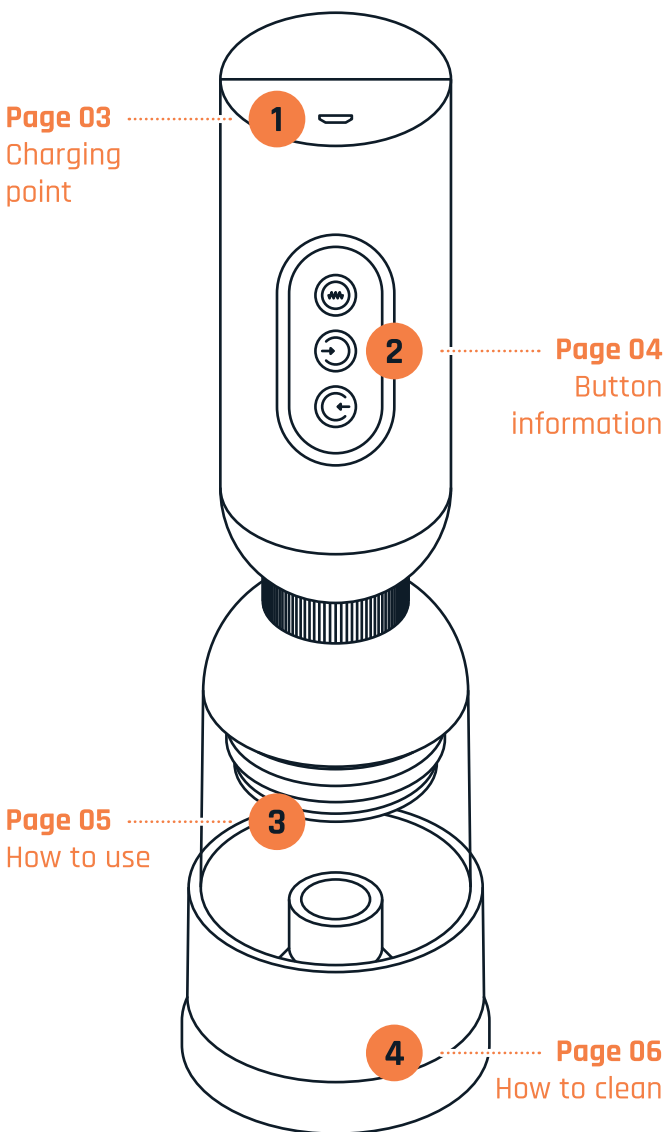

Quick start guide

a quick user manual for the use of the
Penis pump.