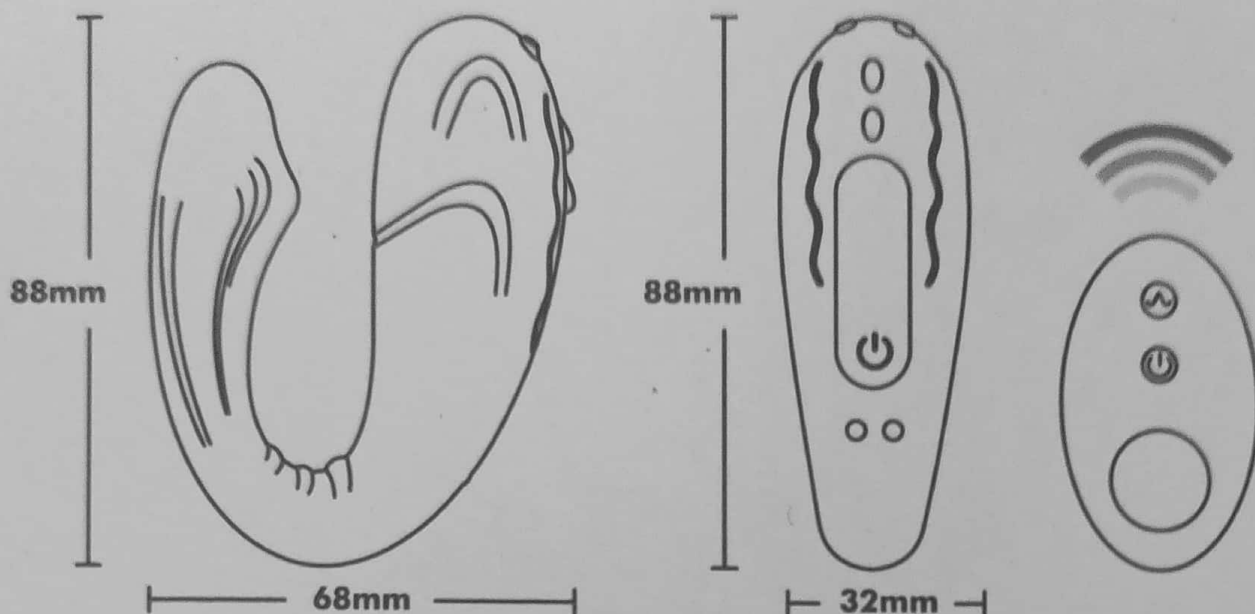

QUICK START GUIDE