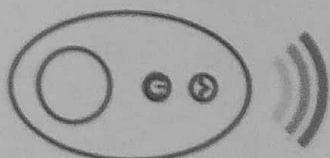

CiCi-RC

- AT-CV002A-1
- Medical Silicone+ABS
- 2*10 Vibration
- Noise $\leq 40\text{db}$ s
- Waterproof-Ipx7
- Magnetic charging mode

ON   Press the key for 2 seconds

OFF   Press the key for 2 seconds

SWITCH   10 vibration modes

remote control