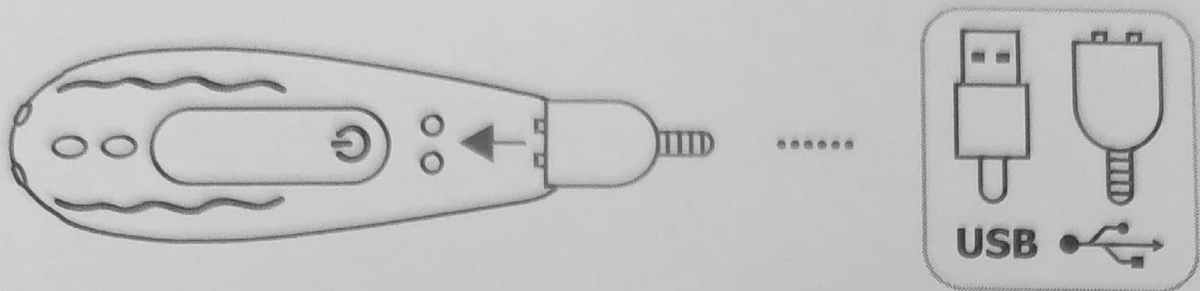

## Magnetic charging mode

- ① Connect the USB cable to the computer port or charger, and plug the other end into the charging hole to charge.
- ② When charging, the light on the button of the product flashes, and it stays on after fully charged.
- ③ The product cannot work normally while charging.