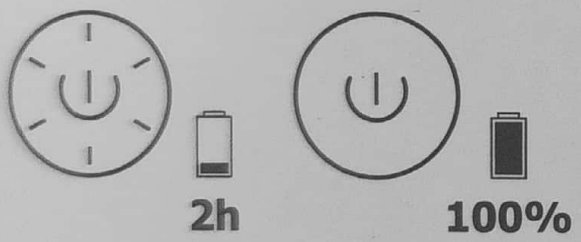

## Magnetic charging mode

- ① Connect the USB cable to the computer port or charger, and plug the other end into the charging hole to charge.
- ② When charging, the light on the button of the product flashes, and it stays on after fully charged.
- ③ The product cannot work normally while charging.