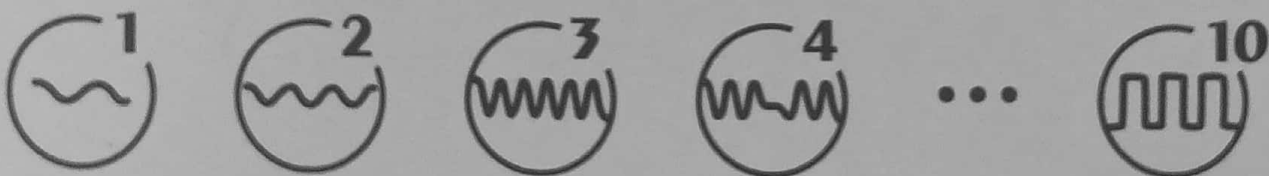

CiCi-RC

- AT-CV002A-1
- Medical Silicone+ABS
- 2*10 Vibration
- Noise $\leq 40\text{db}$ s
- Waterproof-Ipx7
- Magnetic charging mode

ON   Press the key for 2 seconds

OFF   Press the key for 2 seconds

SWITCH   10 vibration modes