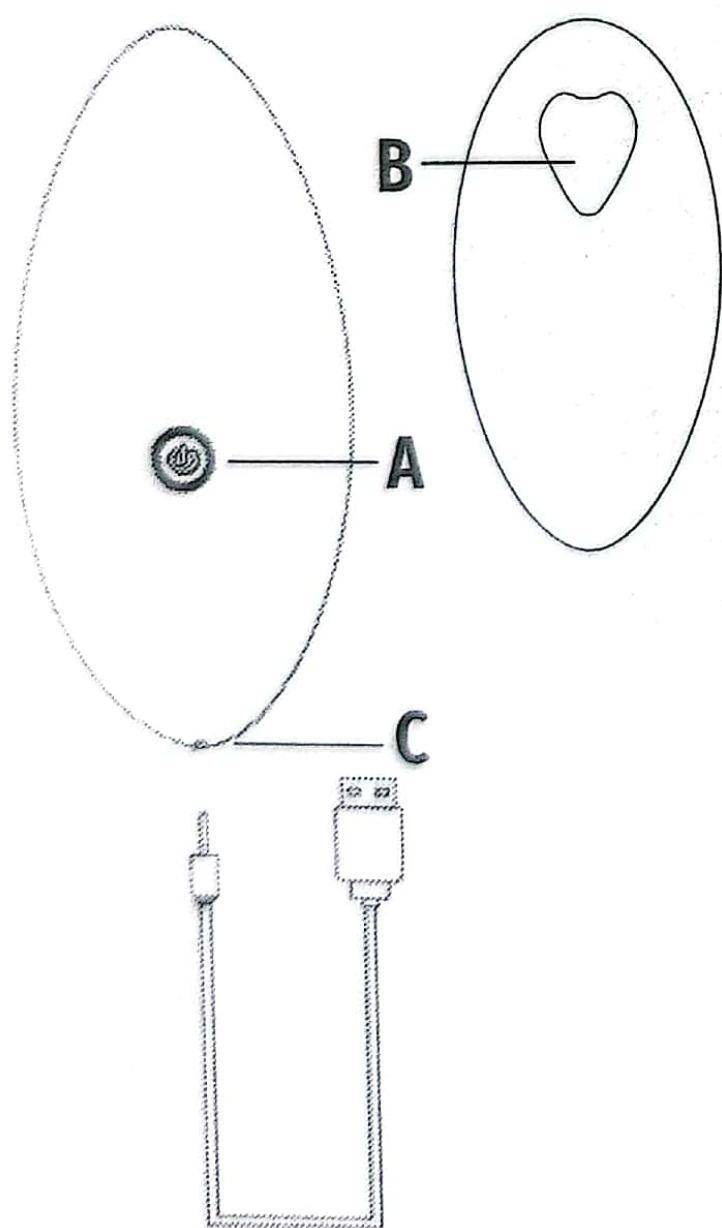

Place the Panty Vibrator with the concave side up in your panties. The small dots will touch the clitoris. Put on your panties, and you'll be able to wear the Panty Vibrator comfortably for hours. With the remote control you can control the 6 vibration patterns.

An exciting evening guaranteed!

A. Button On/Off:

Press ON/OFF button for 2 seconds to turn on.

Press and hold ON/OFF button for 2 seconds to turn off.

B. Button Vibration Modes:

Press to get to the pulse that you are looking for... there are up to 6 vibration patterns to choose from.

C. Charging:

Push the plug of the charger firmly inside the charging-opening of the 'Panty Vibrator' and put the charger in a (wall) socket to charge.