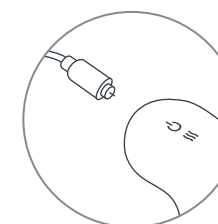

2. Line up the magnetic charging head with the charging contact.