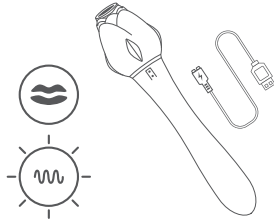

DISPOSAL INFORMATION

Disposal of old electronic equipment (applicable in the EU and other European countries with separate waste collection systems):

The crossed-out dustbin symbol indicates that these items should not be treated as household waste, but rather brought to the appropriate collection point for recycling electrical and electronic equipment.

secret SK kisses

ROSEGASM

Twosome

Back

GETTING STARTED

1. Before first use, charge your device for approximately 2 hours. The Magnetic Magnetic USB charging cable can be plugged into any USB port of USB/AC power adapter (not included).

CHARGING = LED Light Flashing
FULLY CHARGED = Solid Light
LOW BATTERY = Rapid Flashing Light

2. Wash your device with soap and water, or toy cleaner suitable for use with silicone items.

3. Lubricate your device with a water-based, silicone compatible lubricant.