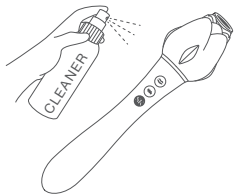

DISPOSAL INFORMATION

Disposal of old electronic equipment (applicable in the EU and other European countries with separate waste collection systems):

The crossed-out dustbin symbol indicates that these items should not be treated as household waste, but rather brought to the appropriate collection point for recycling electrical and electronic equipment.

secret SK kisses

ROSEGASM

Twosome

Back

GETTING STARTED

1. Before first use, charge your device for approximately 2 hours. The Magnetic Magnetic USB charging cable can be plugged into any USB port of USB/AC power adapter (not included).

CHARGING = LED Light Flashing
FULLY CHARGED = Solid Light
LOW BATTERY = Rapid Flashing Light

2. Wash your device with soap and water, or toy cleaner suitable for use with silicone items.

3. Lubricate your device with a water-based, silicone compatible lubricant.