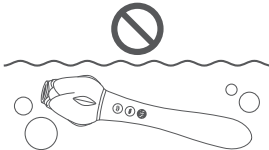

DISPOSAL INFORMATION

Disposal of old electronic equipment (applicable in the EU and other European countries with separate waste collection systems):

The crossed-out dustbin symbol indicates that these items should not be treated as household waste, but rather brought to the appropriate collection point for recycling electrical and electronic equipment.

secret SK kisses

ROSEGASM

Twosome

Back

GETTING STARTED

1. Before first use, charge your device for approximately 2 hours. The Magnetic Magnetic USB charging cable can be plugged into any USB port of USB/AC power adapter (not included).

CHARGING = LED Light Flashing
FULLY CHARGED = Solid Light
LOW BATTERY = Rapid Flashing Light

2. Wash your device with soap and water, or toy cleaner suitable for use with silicone items.

3. Lubricate your device with a water-based, silicone compatible lubricant.