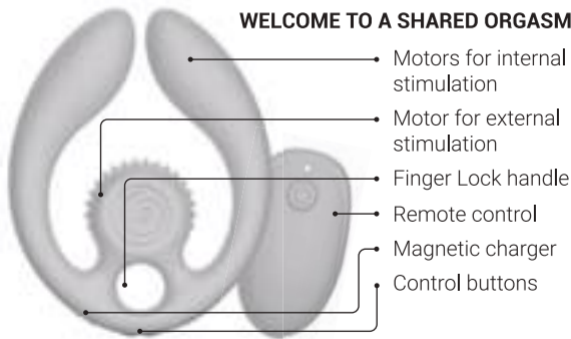

GET TO KNOW YOUR VIBE

SVibe GIZI Duo is a versatile pleasure tool designed for couples. This exquisite dual stimulator tantalizes both partners, ensuring synchronized stimulation that dances between. It is waterproof and made from body-safe silicone. The remote control feature adds an exciting layer of play.

WELCOME TO A SHARED ORGASM

Remember: Lube is your friend! Use SVibe lubricant to reduce friction and increase sensation.