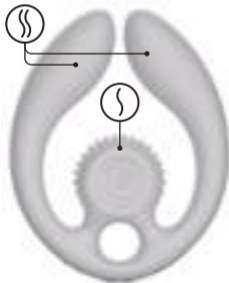

QUICK START

1. Charge

Using the included wireless magnetic charger charge your vibe before your first use for approximately 2 hours. The LED will pulse while charging and emit a steady glow once fully charged.

2. Clean

For ideal cleaning we recommend you to use SVibe toy cleaner or a mild soap with warm water before and after every use. Pat dry with a soft cloth or leave to air dry.

3. Enjoy

For maximum pleasure there are 3 motors for synchro-stimulation.

Turn ON/OFF the device by holding S/SS buttons for 3 secs.

Short pressing S/SS buttons you can activate the vibration and increase the intensity (5 levels).

Double-pressing S/SS buttons you can change the vibration modes (3 modes).

To control the toy with the remote, turn on the device, then use the remote.

Short press to increase the vibration, double press to change the mode.